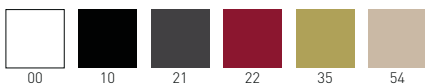

Available colors / Colori disponibili

BASKET CHAIR NA